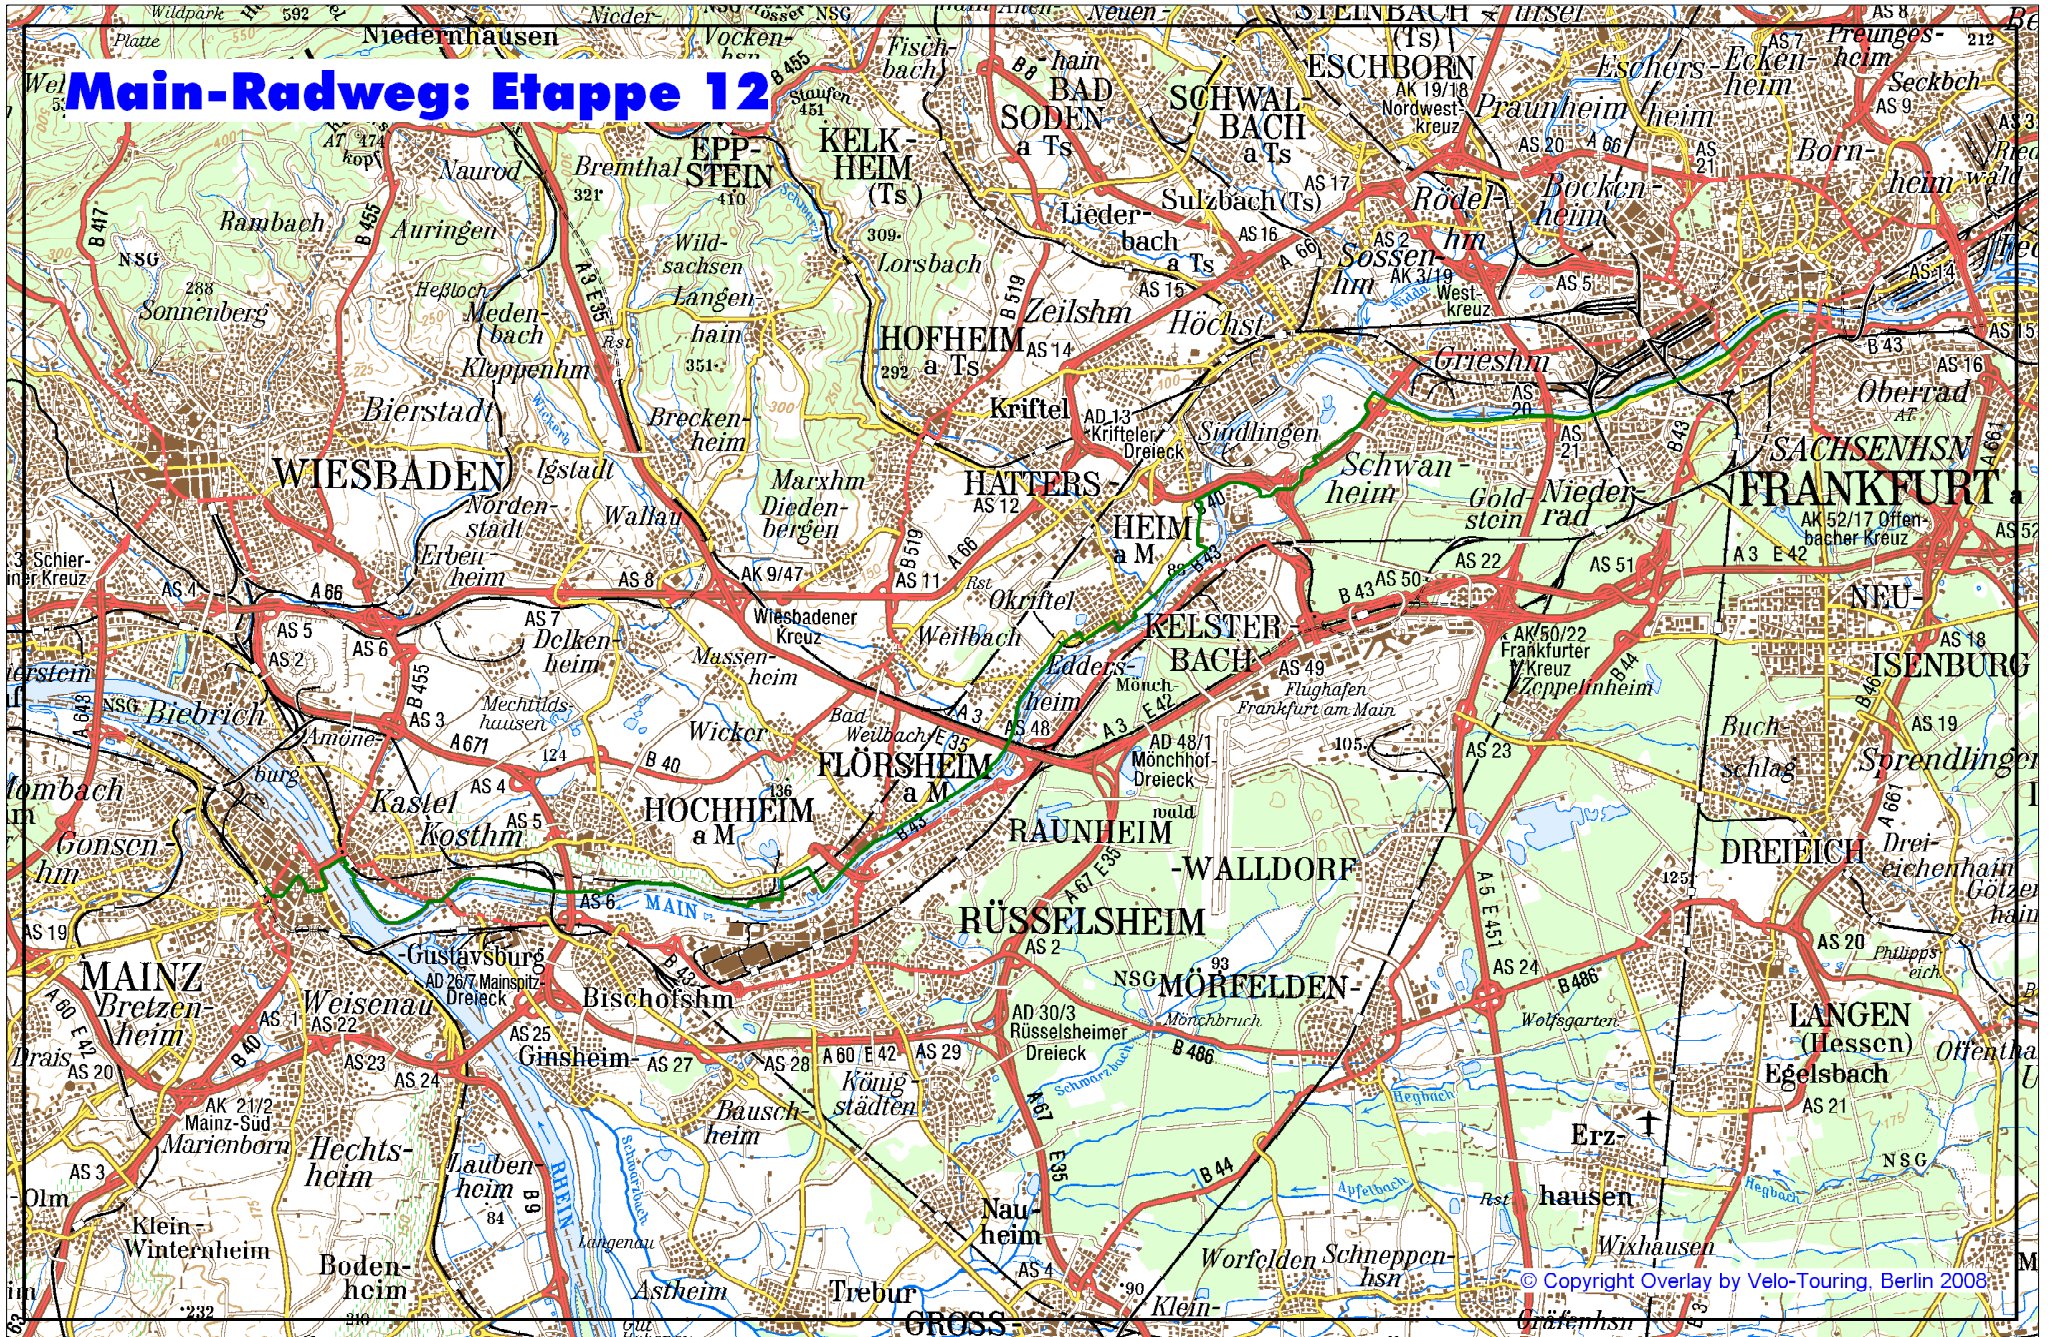

Main-Radweg: Etappe 12

© Copyright Overlay by Velo-Touring, Berlin 2008