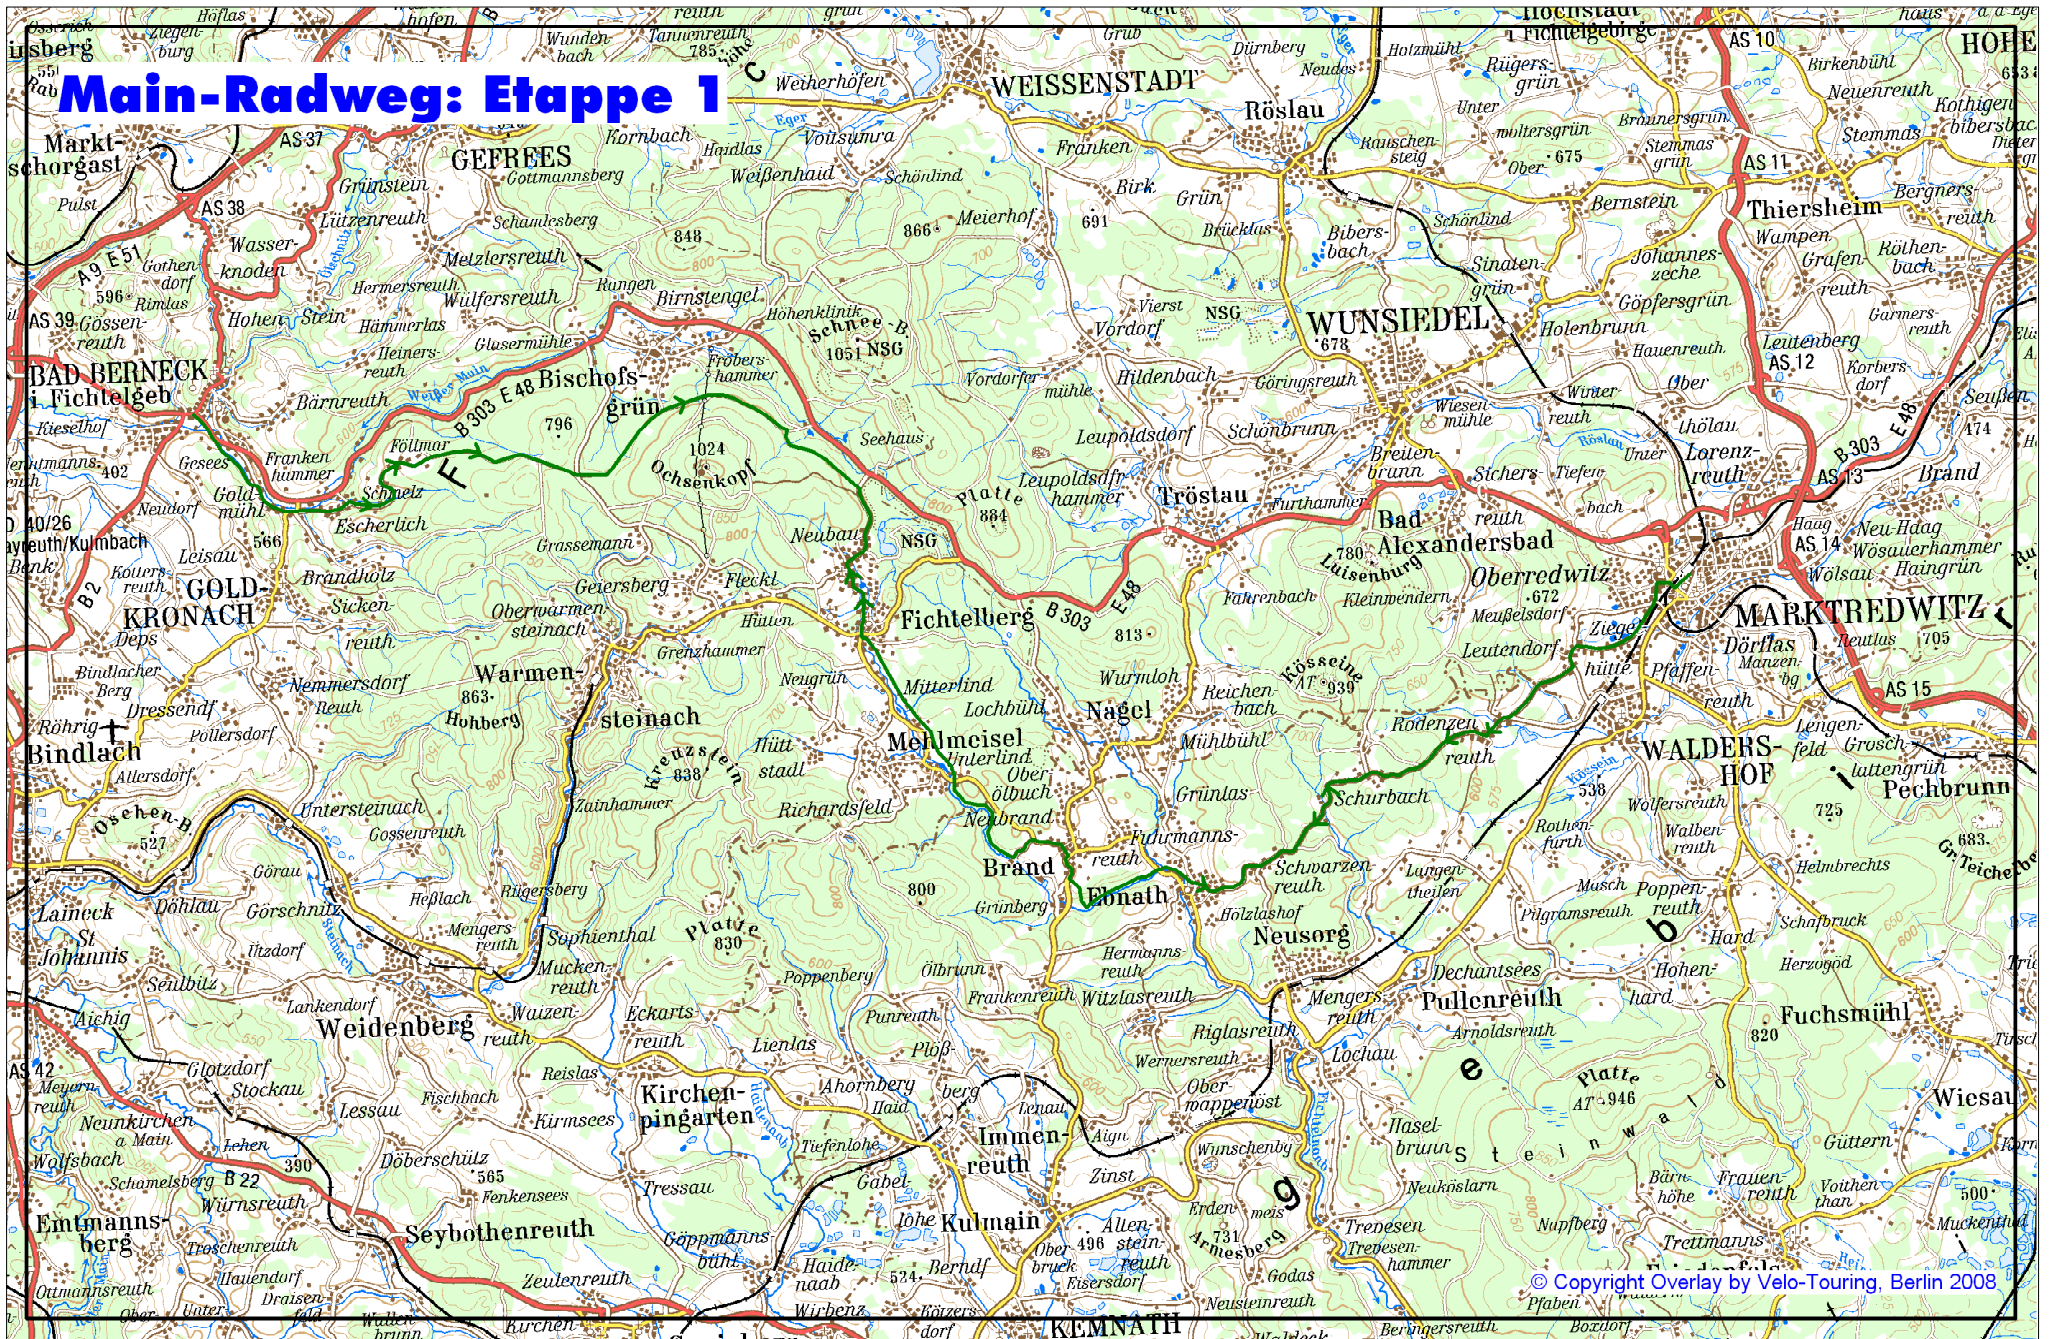

# Main-Radweg: Etappe 1

© Copyright Overlay by Velo-Touring, Berlin 2008